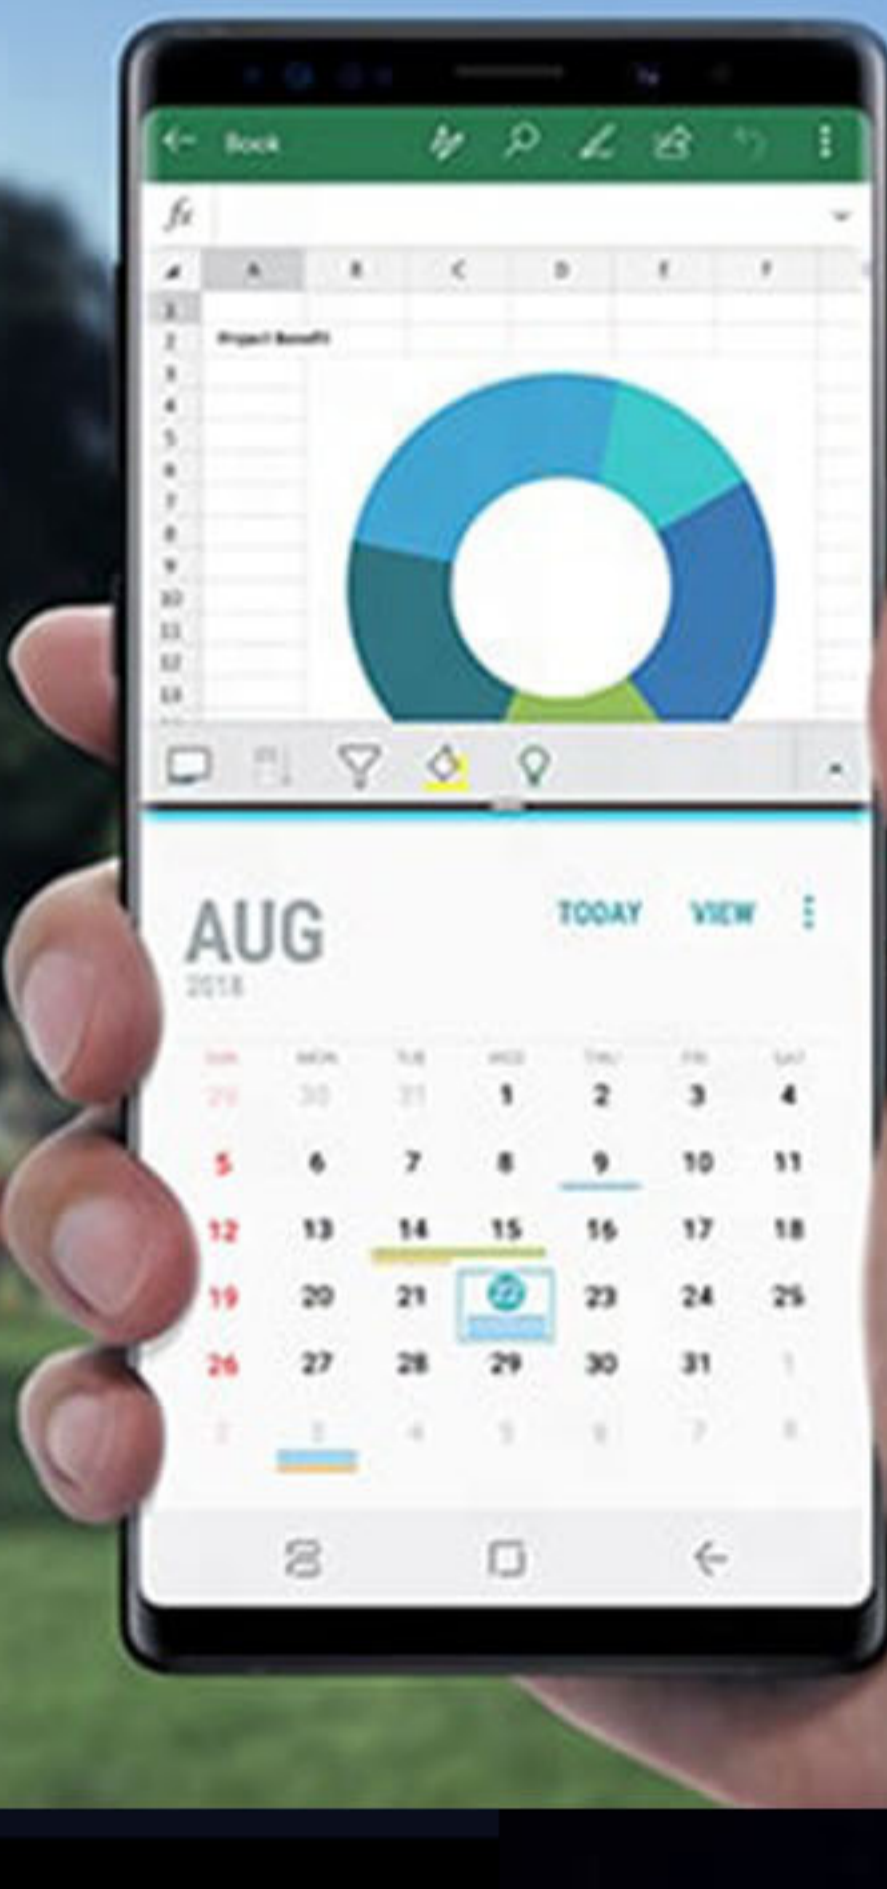

Our largest ever Infinity Display

The Galaxy Note9's 6.4" Infinity Display lets you see and do more. Its large screen makes it more immersive than ever, whether streaming videos, editing documents or multitasking between apps. The possibilities are infinite.