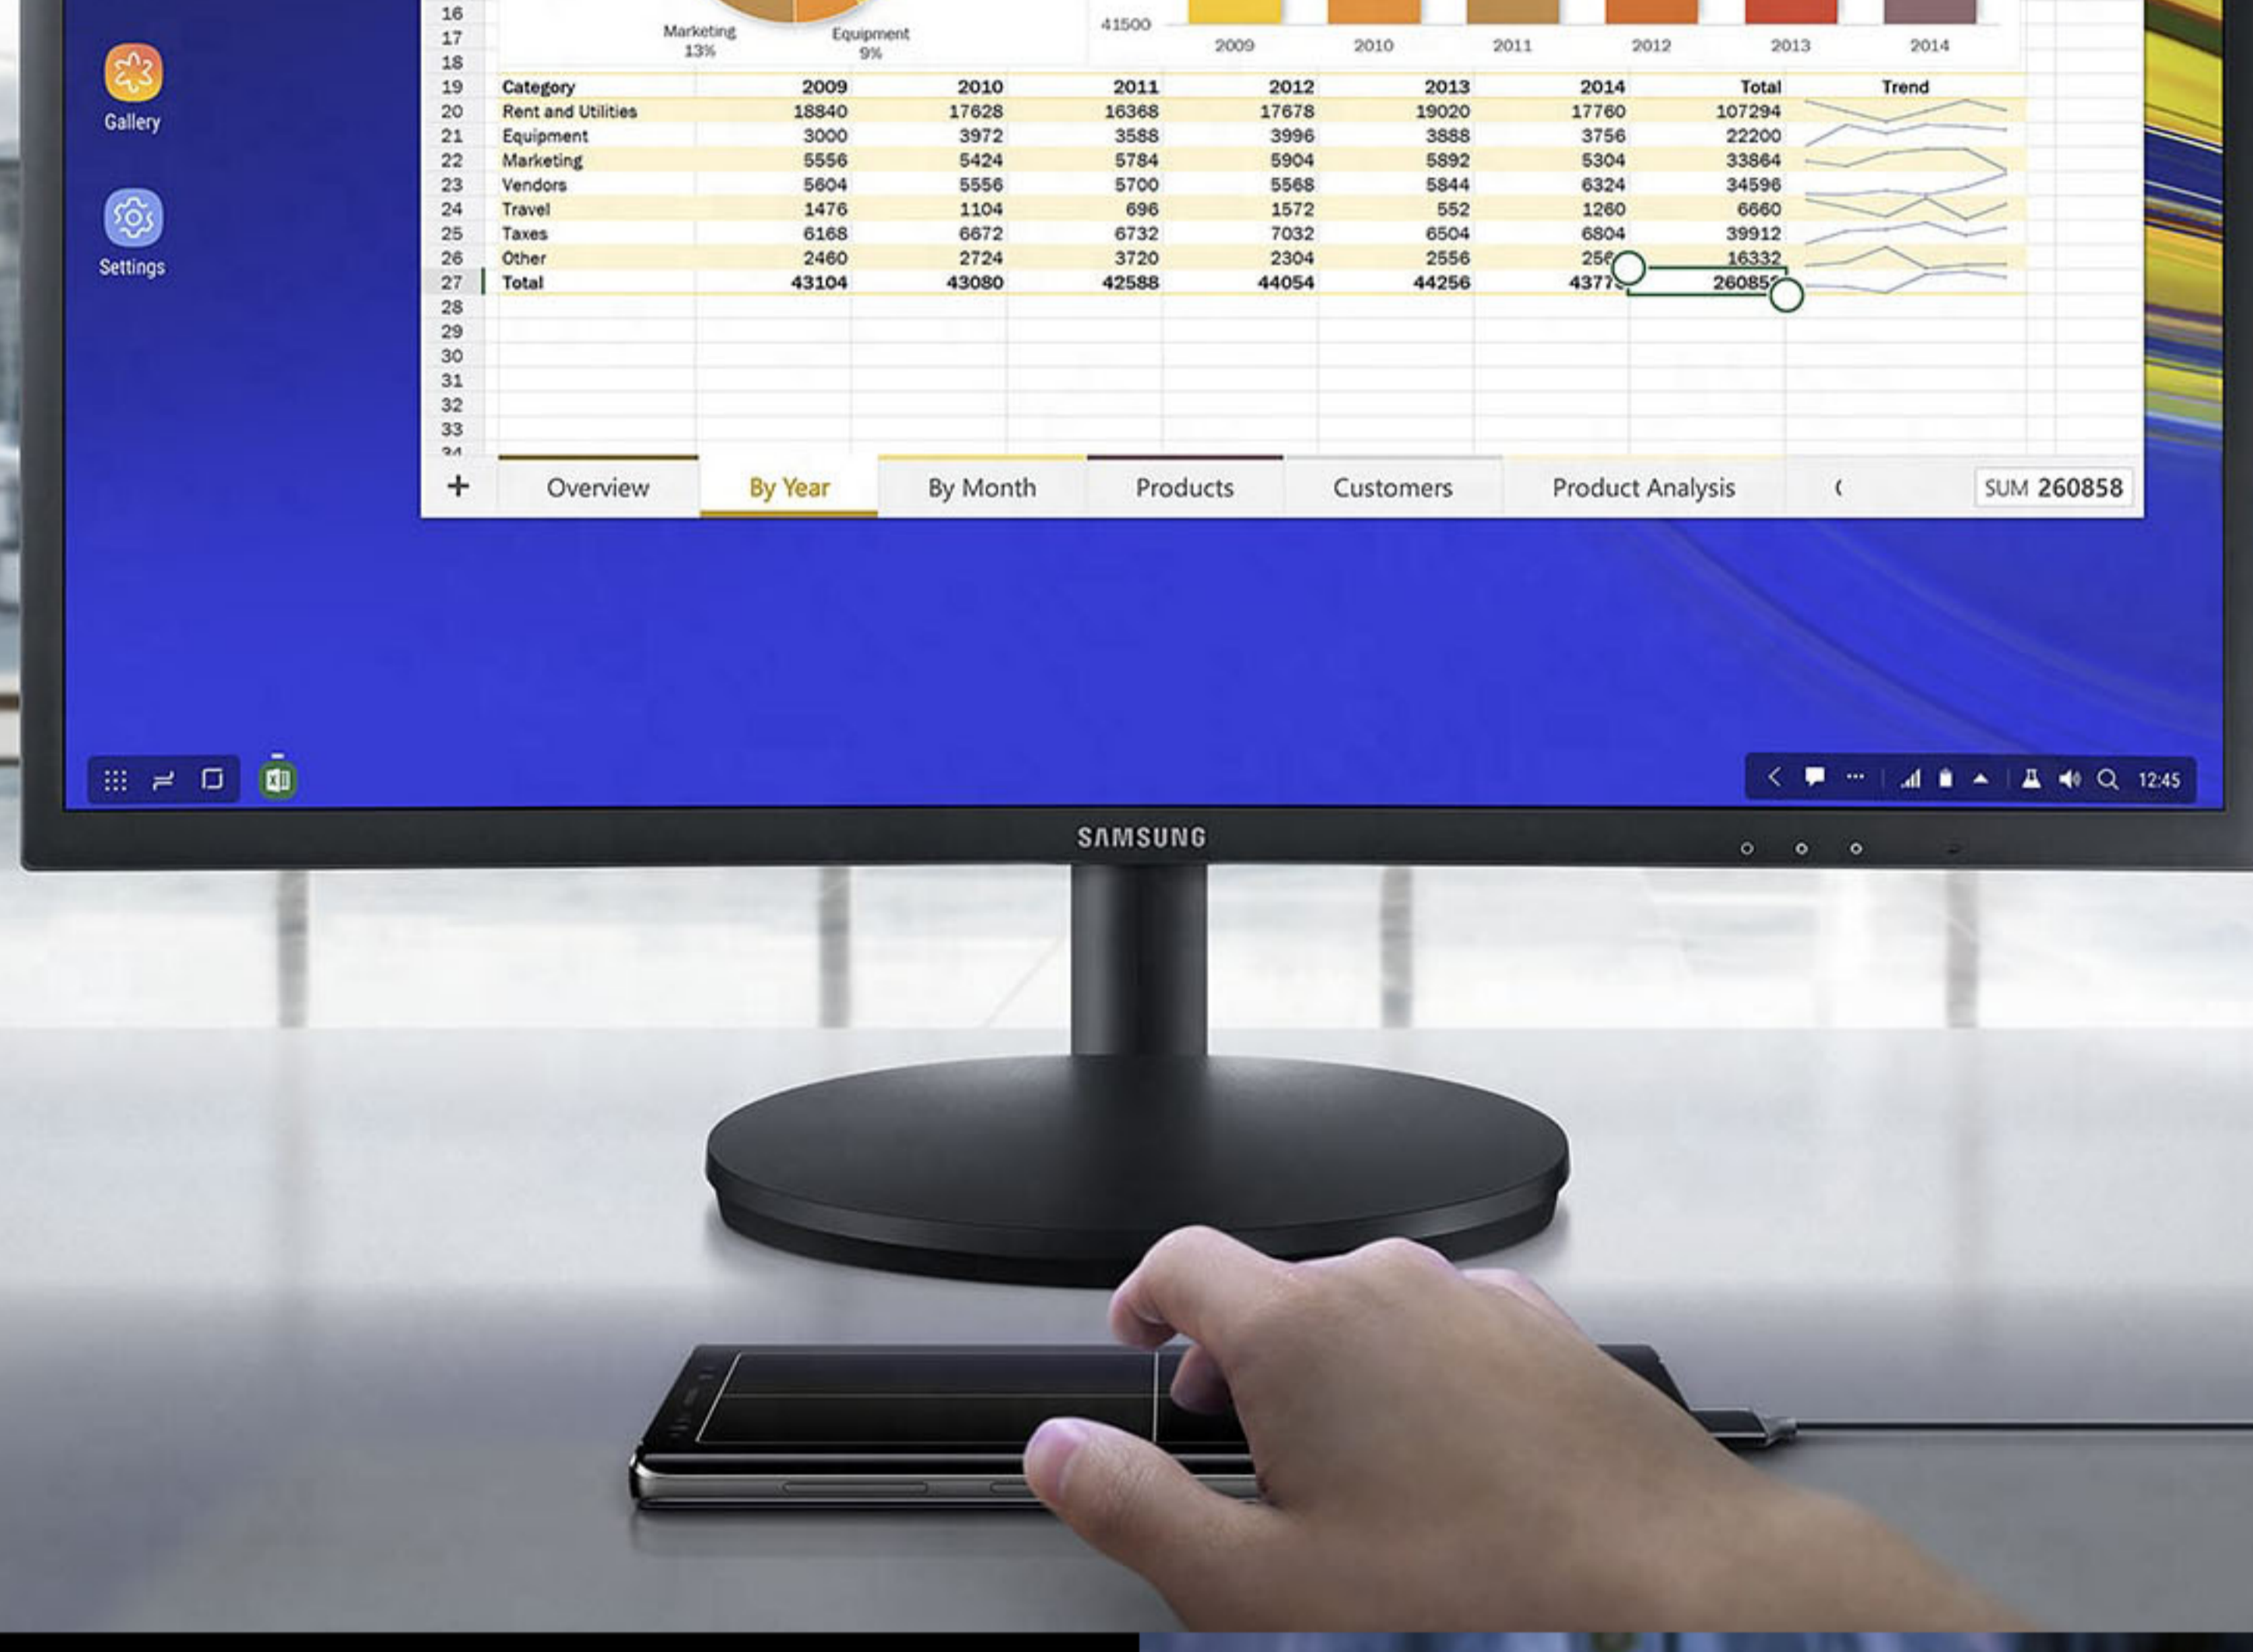

It's a phone and PC in one

Enjoy the improved Samsung DeX by directly connecting your Galaxy Note9 to a monitor with a single cable* for a PC like experience. Access a world of apps and documents designed to let you work like you do on a PC.

*HDMI cable and accessories sold separately.