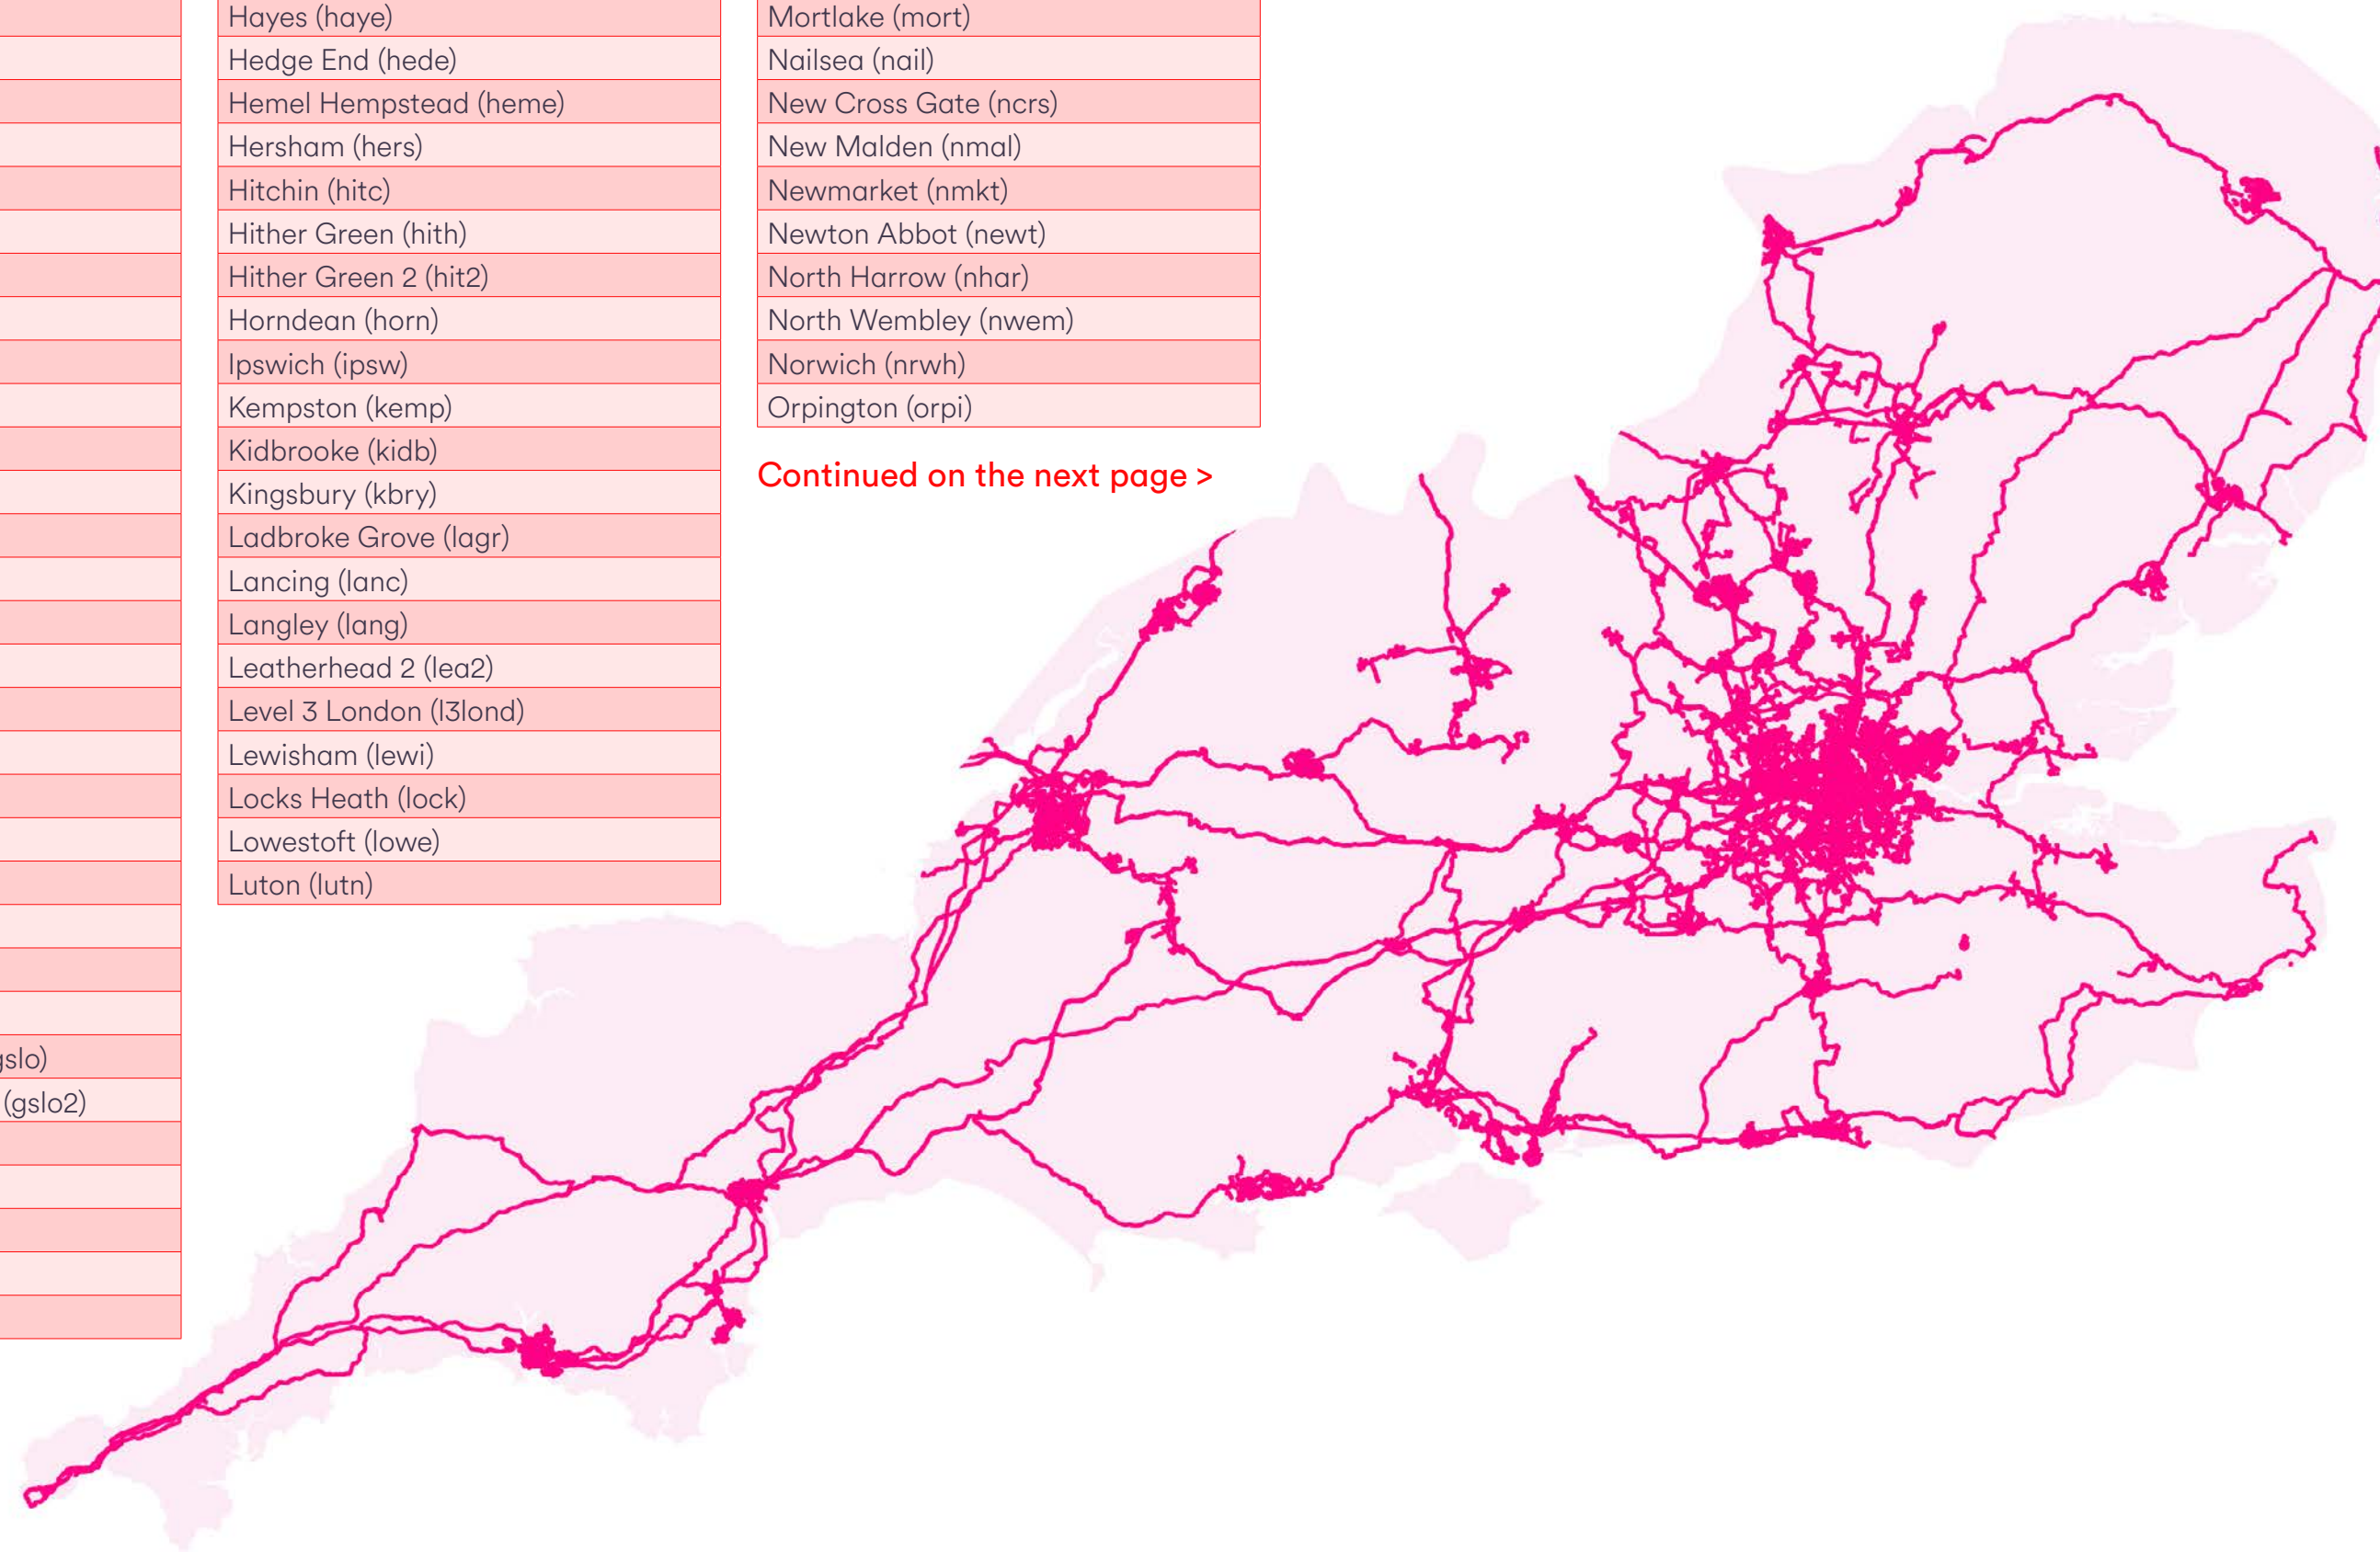

PoP sites – cont.
Cheshunt (ches)
Clapham (clpm)
Clapham Common (clco)
Colchester (colc)
Copdock (copd)
Cosham (cosh)
Cosham 2 (cos2)
Crawley (craw)
Cricklewood (cric)
Croydon (croy)
Deptford (dept)
Dormers Wells (dowe)
Dover (dove)
Dunstable (duns)
Ealing (eali)
East Dulwich (edul)
Eltham (elth)
Enfield (enfi)
Epsom (epso)
Exeter (exe2)
Fareham (fare)
Farnborough (farn)
Finchley (finc)
Fleet (flee)
Flitwick (flit)
Folkestone (folk)
Forest Hill (fsth)
Gillingham (gill)
Global Switch London (gslo)
Global Switch London 2 (gslo2)
Great Yarmouth (gtya)
Grove Park (gvpk)
Guildford (glfd)
Haringey (hari)
Harlesden (hrsl)

PoP sites – cont.
Hatch End (haen)
Hatfield (hatf)
Havant (hava)
Hawkfield (hawk)
Hayes (haye)
Hedge End (hede)
Hemel Hempstead (heme)
Hersham (hers)
Hitchin (hitc)
Hither Green (hith)
Hither Green 2 (hit2)
Horndean (horn)
Ipswich (ipsw)
Kempston (kemp)
Kidbrooke (kidb)
Kingsbury (kbry)
Ladbroke Grove (lagr)
Lancing (lanc)
Langley (lang)
Leatherhead 2 (lea2)
Level 3 London (l3lond)
Lewisham (lewi)
Locks Heath (lock)
Lowestoft (lowe)
Luton (lutn)

PoP sites – cont.
Maidstone (maid)
Margate (marg)
Marlow (marl)
Marylebone (mary)
Mortlake (mort)
Nailsea (nail)
New Cross Gate (ncrs)
New Malden (nmal)
Newmarket (nmkt)
Newton Abbot (newt)
North Harrow (nhar)
North Wembley (nwem)
Norwich (nrwh)
Orpington (orpi)

Continued on the next page >

Data centres	
Company	Name of data centre
4D Data Centres Ltd	4D Surrey
4D Data Centres Ltd	4D Gatwick
ARK Continuity	Cody Park – Farnborough
ARK Continuity	Spring Park – Corsham
Atcore	Atcore DC
Atos	Andover
Blue Chip	Caxton Road
Blue Chip	Ampthill Road
Capgemini	Merlin DC
CentriLogic	CentriLogic UK
Cogeco Peer 1	Aptum/Cogeco Peer 1
Colt Data Centre Services	Colt London North, Welwyn Garden City
Colt Data Centre Services	Colt London, Princes Court
Colt Data Centre Services	Colt House
Colt Data Centre Services	Colt London, Powergate
Comtec Enterprises Ltd.	Comtec House
Custodian Data Centres	Custodian Data Centres
Cyxtera	Cyxtera Docklands LHR2
Cyxtera	Cyxtera Reading LHR3
Cyxtera	Cyxtera Slough LHR1
DSM Group	DSM Group
Equinix, Inc	Equinix LD8
Equinix, Inc	Equinix LD9, Unit 1 & 2 Powergate
Equinix, Inc	Equinix LD3, Unit 11 Matrix, Park Royal
Equinix, Inc	Equinix LD5, 8 Buckingham Avenue
Equinix, Inc	Equinix LD7, 1 Banbury Avenue,

Continued on the next page >